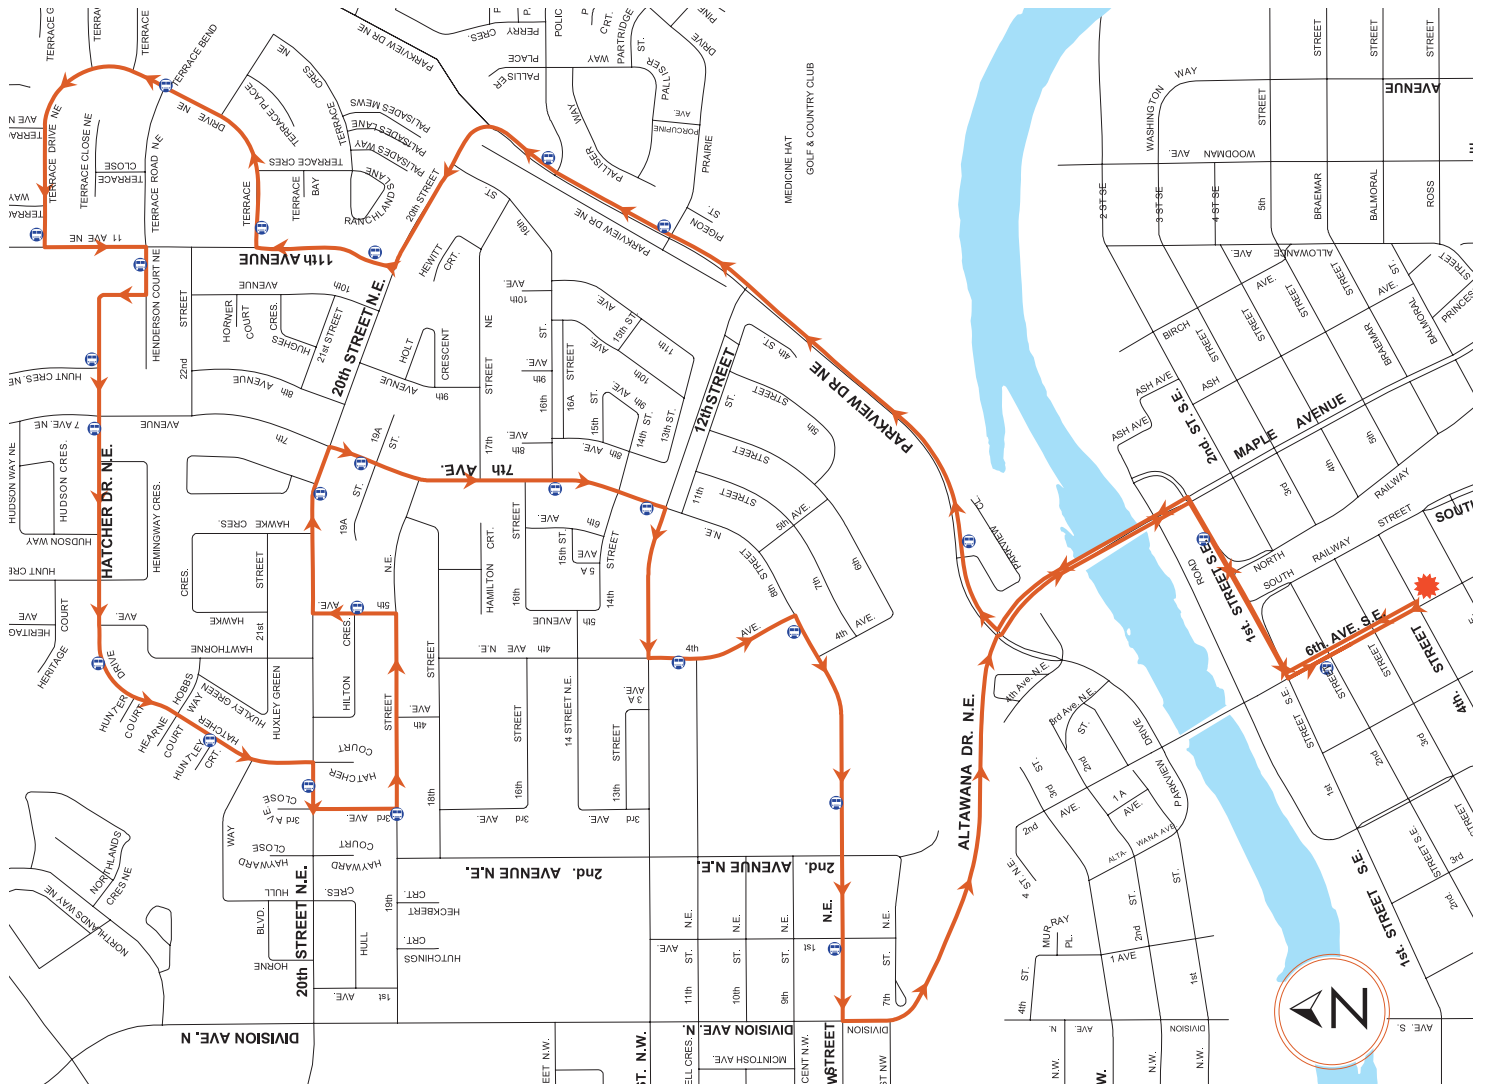

ROUTE 10 NE CRESCENT HEIGHTS

peak service

Mon-Fri 6:45 a.m. - 6:45 p.m.

route start point 
bus stop 

mhū SCHEDULE: ROUTE 10 (NE CRESCENT HEIGHTS)

Terminal Departure	20 St. & 11 Ave. NE	20 St. & 7 Ave. NE	8 St. & Division Ave. NE	Terminal Arrival
00:15	00:22	00:30	00:35	00:41
00:45	00:52	00:00	00:05	00:11