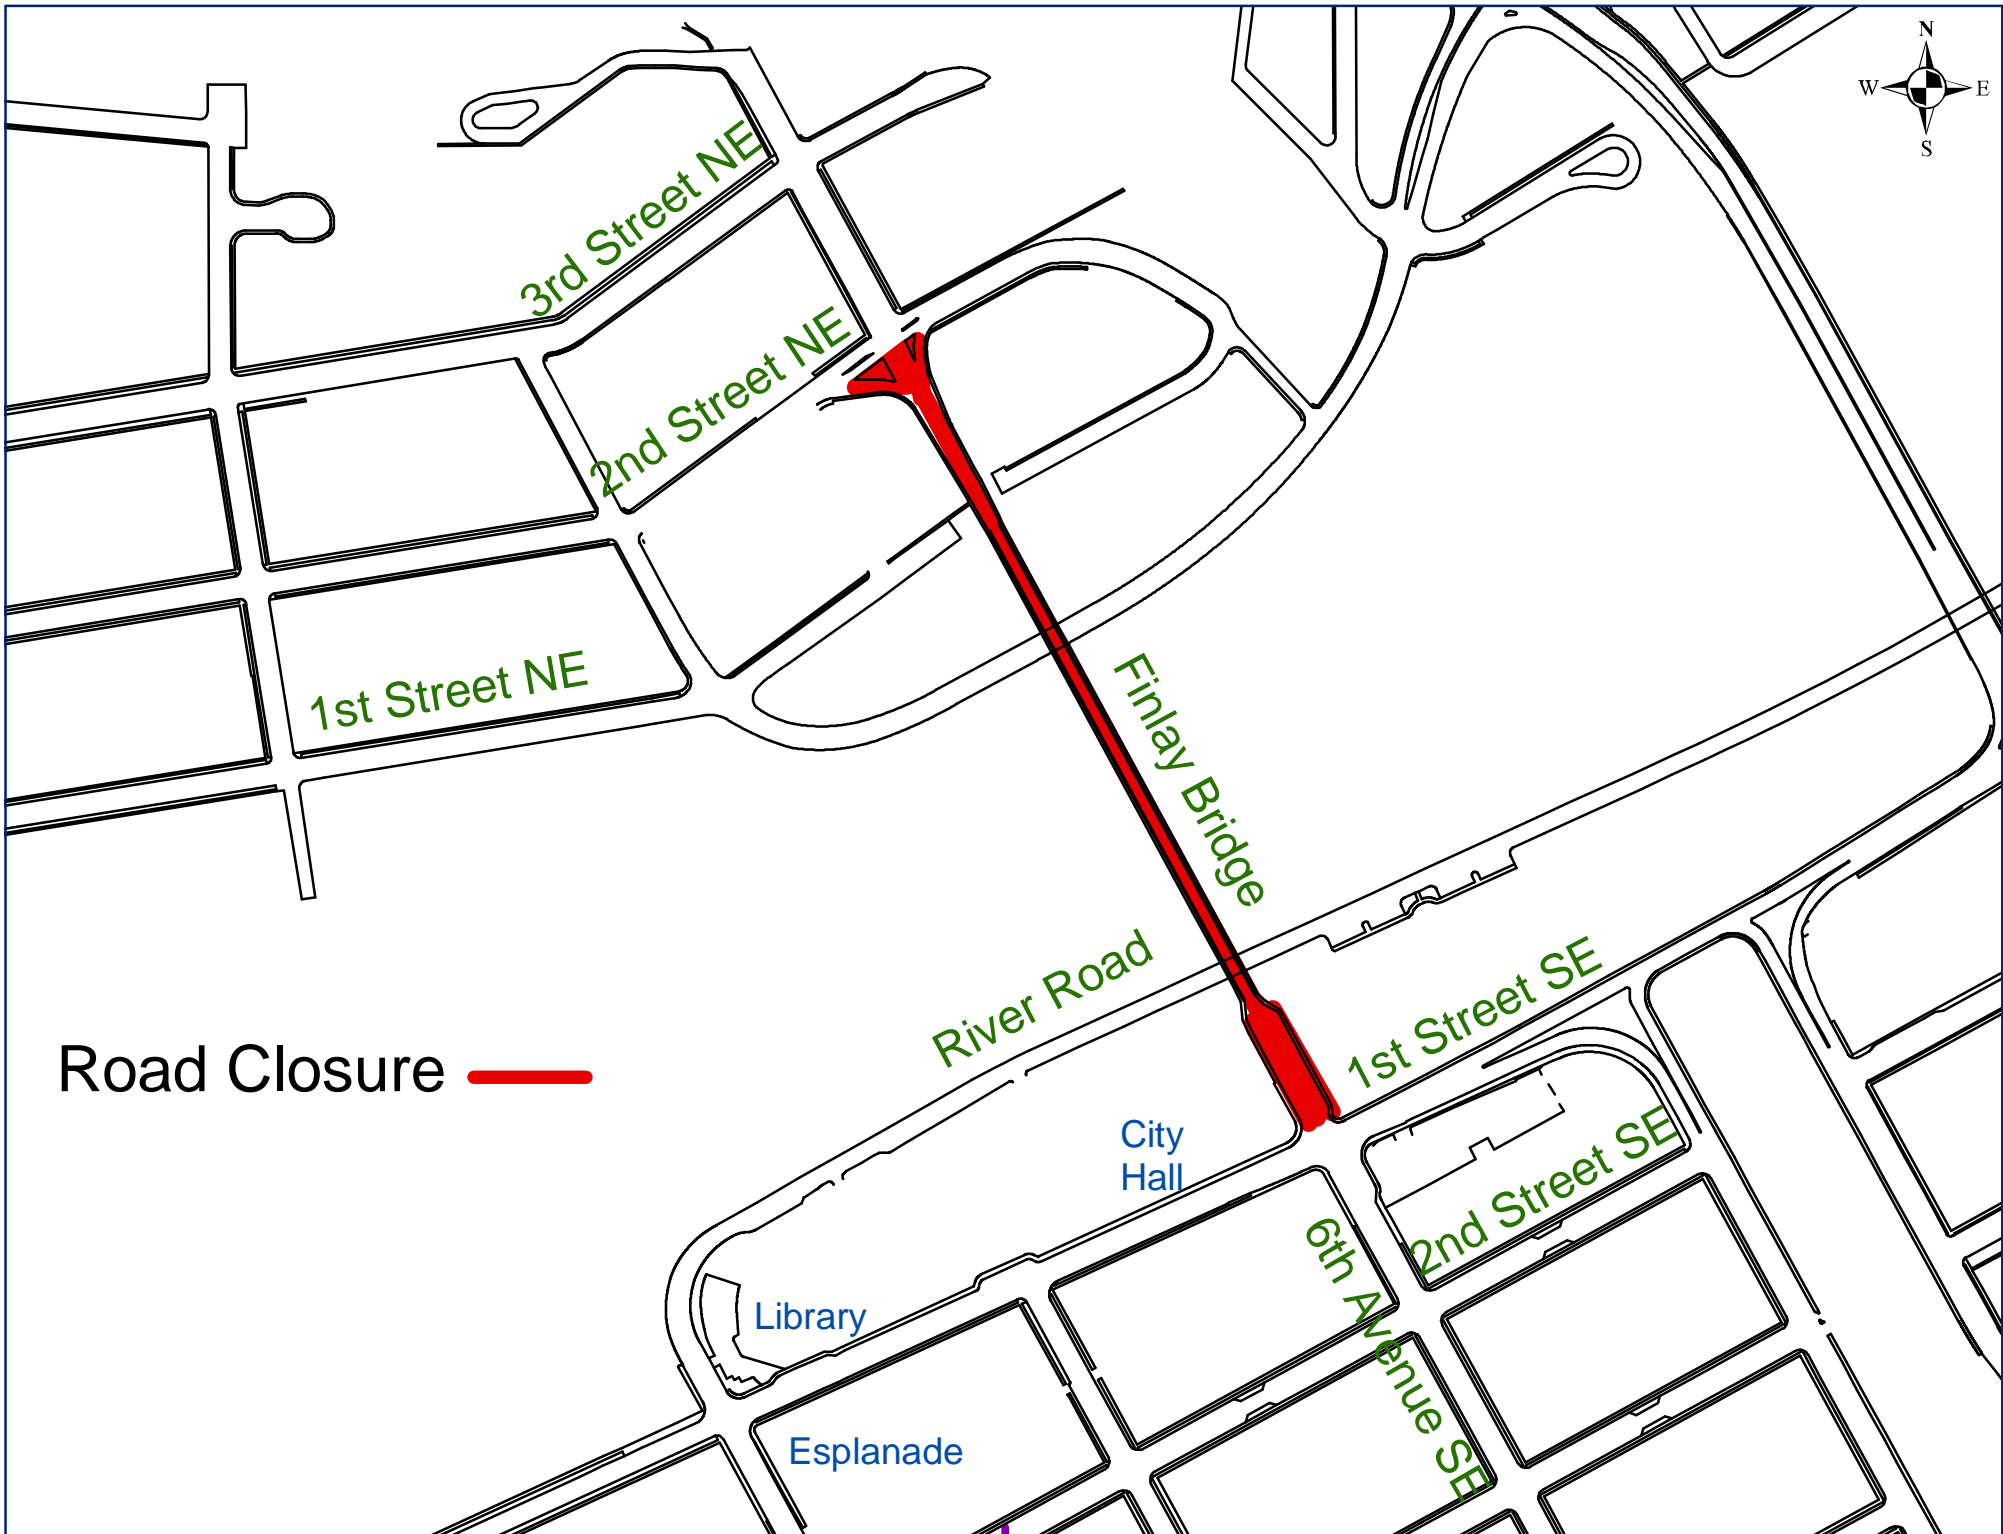

**FOR IMMEDIATE RELEASE
OCTOBER 31, 2005**

FINLAY BRIDGE CLOSURE FOR MAINTENANCE

Medicine Hat – Finlay Bridge is closed to vehicle traffic on Tuesday, Nov. 1, 2005 for maintenance.

Traffic is being detoured onto the Maple Avenue Bridge and the TransCanada Highway Bridge. Please use these alternate routes. Pedestrians can continue to use the pedestrian walkways.

The bridge closure and alternate access are in effect from 8 a.m. until 4 p.m. on Nov. 1.

For your safety and convenience, obey all posted signs and flagpersons.

- 30 -

For further information:

Contact: Jeremy Petryshyn, Municipal Works Department, City of Medicine Hat
Phone: (403) 529-8338

Road Closure 

3rd Street NE

2nd Street NE

1st Street NE

Finlay Bridge

River Road

1st Street SE

2nd Street SE